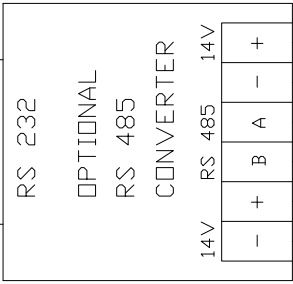

RS 485
Connection to PC
For Distances 0-1000m

PC RS 232 Connection
COM1 / COM2

- BurnerMax Communication Cable 4 Core Twisted Pair 0.75mm² Cable
- BurnerMax Comms Cable
- 20m 4x 1mm² Cable for distances not > 20m
- 20m Temperature Compensation Cable
- Thermocouple
- Oxygen Sensor

RS 232
Connection
For Distances <15m

BurnerMax Comms Cable

20m Temperature Compensation Cable

Thermocouple

Oxygen Sensor

PLUG
1 2 4 3

20m 4x 1mm² Cable for distances not > 20m

Power Supply

RS 485

Twisted Pair 0.75mm² Cable For Distance 0-1000m
Supplied By Client