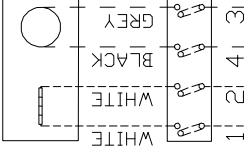

RS 232
Connection
For Distances <15m

BurnerMax Comms Cable

20m Temperature Compensation Cable

Thermocouple

Oxygen Sensor

PLUG
1 2 4 3

20m 4x 1mm² Cable for distances not > 20m

Power Supply

RS 485

Twisted Pair 0.75mm² Cable For Distance 0-1000m
Supplied By Client