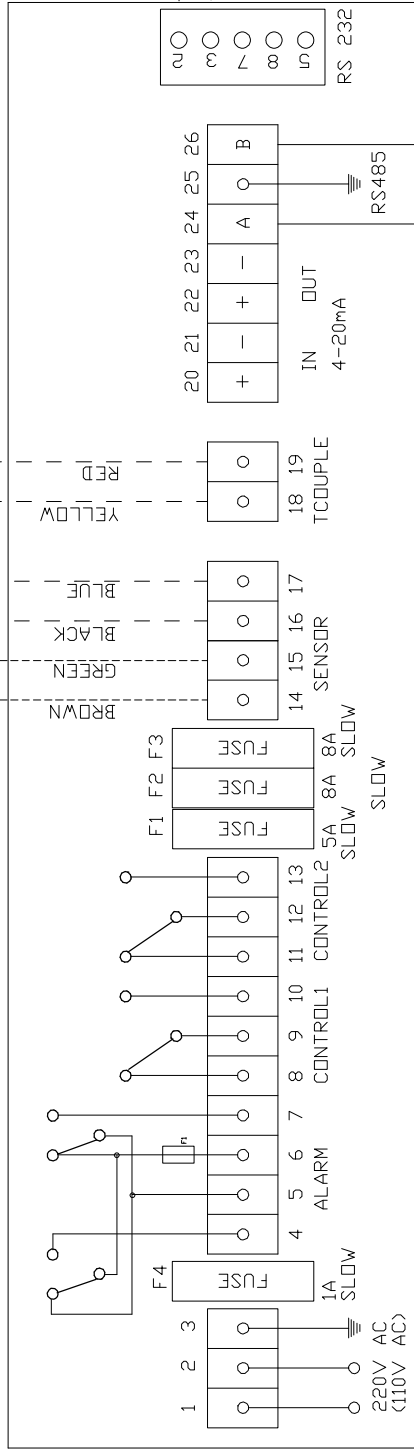

RS 485
Connection to PC
For Distances 0-1000m

PC RS 232 Connection
COM1 / COM2

- BurnerMax Communication Cable 4 Core Twisted Pair 0.75mm² Cable
- BurnerMax Comms Cable
- 20m 4x 1mm² Cable for distances not > 20m
- 20m Temperature Compensation Cable
- Thermocouple
- Oxygen Sensor

RS 232
Connection
For Distances <15m

BurnerMax Comms Cable

20m Temperature Compensation Cable

Thermocouple

Oxygen Sensor

PLUG
1 2 4 3

20m 4x 1mm² Cable for distances not > 20m

Power Supply

RS 485

Twisted Pair 0.75mm² Cable For Distance 0-1000m
Supplied By Client